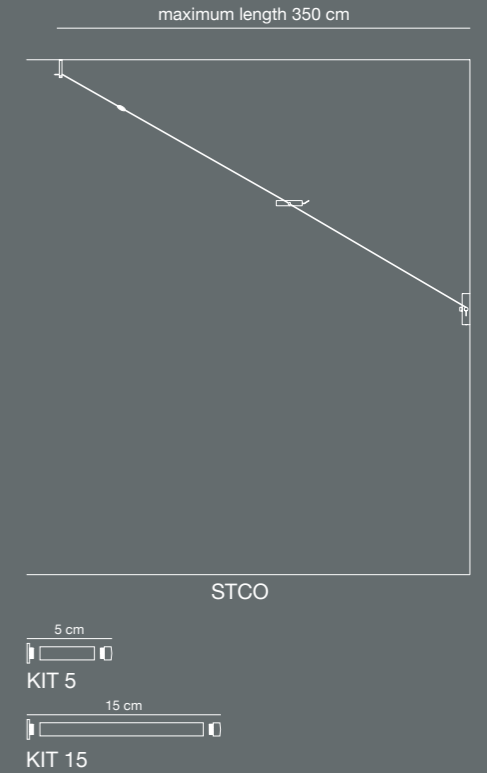

Product Code: STCV

Mounting: Indoor Wall to Wall / Ceiling

Light source: 1x LED 2700K CRI 80 1500lm

Input Voltage: 220÷ 240V

Power: 20W(LED 12W)

External power supply with plug

Switch: Dimmer touch

Colors: Light Brass gloss

Material: Iron / Brass

Weight: 1kg

Product Code: STCO

Mounting: Indoor Wall to Ceiling

Light source: 1x LED 2700K CRI 80 1500lm

Input Voltage: 100÷ 240V

Power: 20W(LED 12W)

Internal power supply

Dimmerable with 0-10V dimming

Colors: Light Brass gloss

Material: Iron / Brass

Weight: 1kg

* If your ceiling is higher, a longer wire is available on request

**It is recommended that the installation respects a maximum ratio of 1:2 between the width and height of the lamp.