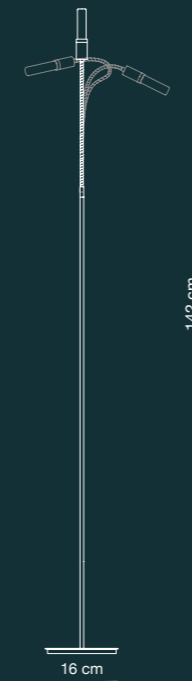

# Technical info

D02P4 / D02P6 / D02P8

Light type :

\* On request it is possible to customize the light type, and the length of the cables.

D02F

Light type :

D02T

D02W