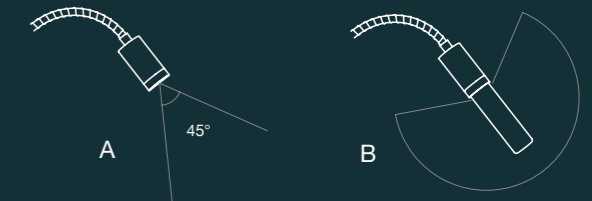

# Technical info

D02P4 / D02P6 / D02P8

Light type :

\* On request it is possible to customize the light type, and the length of the cables.

D02F

Light type :

D02T

D02W