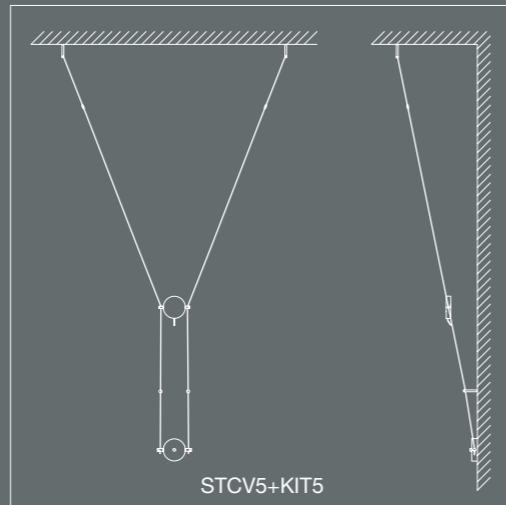

# Potential configurations

Stocolma V with Wall anchors 15cm

Stocolma V with Wall anchors 15cm + Two anchors 15cm (KIT15)

Stocolma V with Ceiling anchors 5cm

Stocolma V with Ceiling anchors 5cm + Two anchors 5cm (KIT 5)

Stocolma O with Wall anchors 5cm

Stocolma O with ceiling anchors 5cm

**Product Code:** STCV

**Mounting:** Indoor Wall to Wall / Ceiling

**Light source:** 1x LED 2700K CRI 80 1500lm

**Input Voltage:** 220÷ 240V