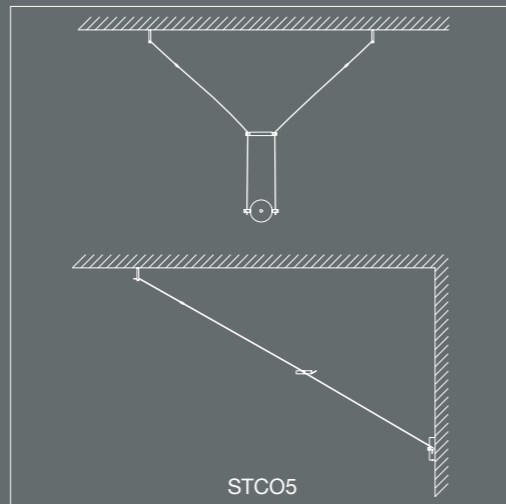

Stocolma O with ceiling anchors 5cm