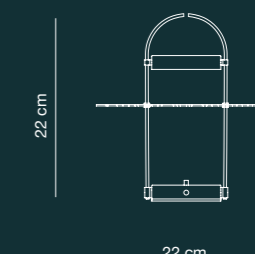

## Technical info

D03P50

D03P70

D03W25

D03W30

D03T

**Product Code:** D03P50

**Mounting:** Indoor Ceiling