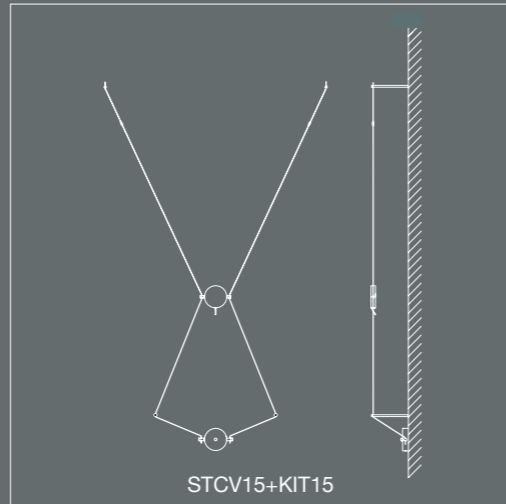

Stocolma V with Wall anchors 15cm + Two anchors 15cm (KIT15)