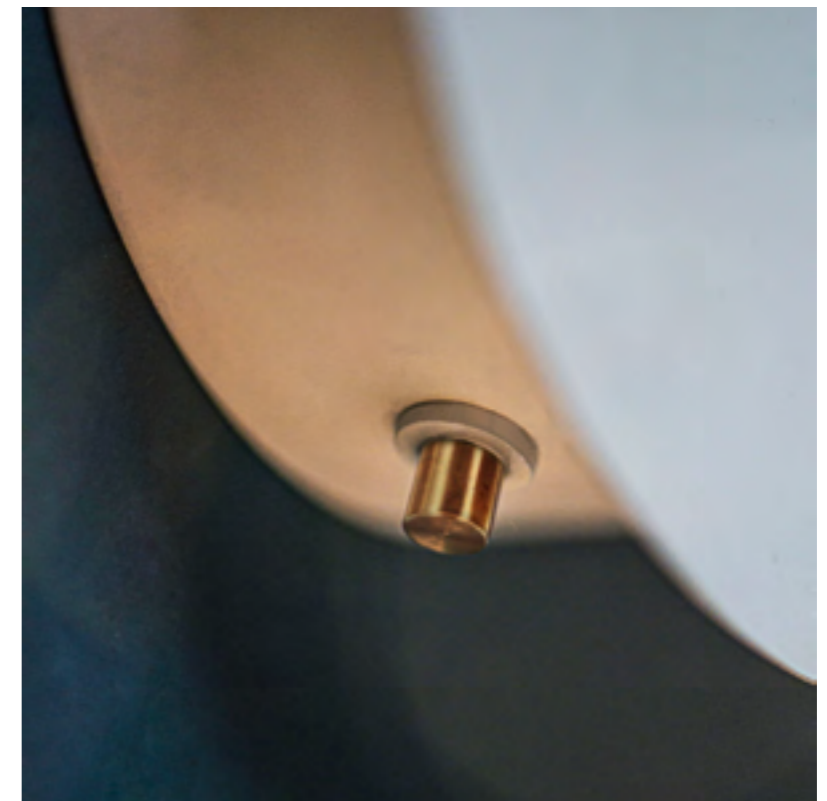

Wall

D.01 Wall | Dimmer touch detail