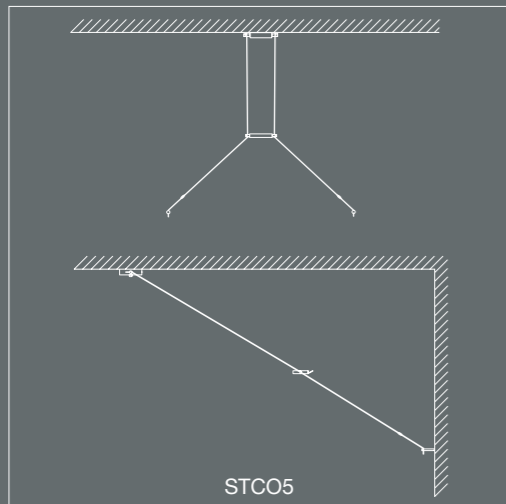

# Potential configurations

Stocolma V with Wall anchors 15cm

Stocolma V with Wall anchors 15cm + Two anchors 15cm (KIT15)

Stocolma V with Ceiling anchors 5cm

Stocolma V with Ceiling anchors 5cm + Two anchors 5cm (KIT 5)