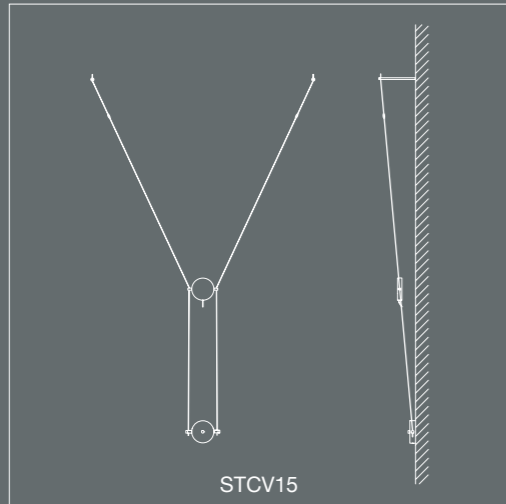

Potential configurations

Stocolma V with Wall anchors 15cm