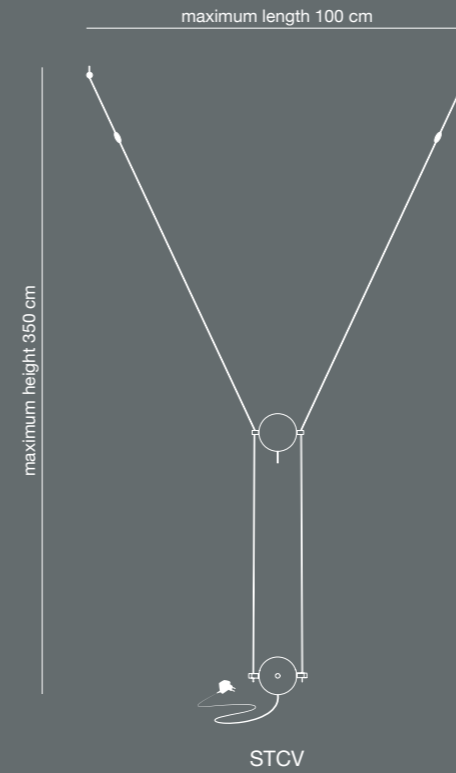

Product Code: STCV

Mounting: Indoor Wall to Wall / Ceiling

Light source: 1x LED 2700K CRI 80 1500lm

Input Voltage: 220÷ 240V

Power: 20W(LED 12W)

External power supply with plug

Switch: Dimmer touch

Colors: Light Brass gloss

Material: Iron / Brass

Weight: 1kg

Product Code: STCO

Mounting: Indoor Wall to Ceiling

Light source: 1x LED 2700K CRI 80 1500lm

Input Voltage: 100÷ 240V

Power: 20W(LED 12W)

Internal power supply

Dimmerable with 0-10V dimming

Colors: Light Brass gloss

Material: Iron / Brass

Weight: 1kg

* If your ceiling is higher, a longer wire is available on request

**It is recommended that the installation respects a maximum ratio of 1:2 between the width and height of the lamp.