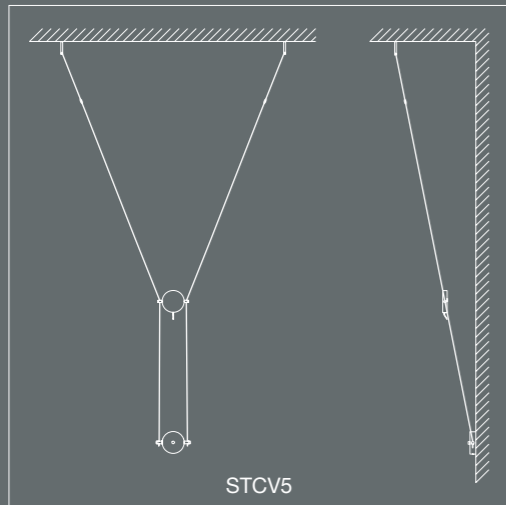

# Stoccolma O

Stoccolma | Ceiling anchors 5 cm and rotation details

# Potential configurations

Stocolma V with Wall anchors 15cm

Stocolma V with Wall anchors 15cm + Two anchors 15cm (KIT15)

Stocolma V with Ceiling anchors 5cm

Stocolma V with Ceiling anchors 5cm + Two anchors 5cm (KIT 5)