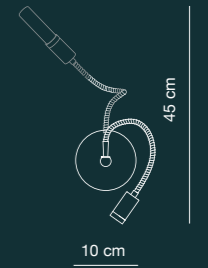

# Technical info

D02P4 / D02P6 / D02P8

Light type :

\* On request it is possible to customize the light type, and the length of the cables.

D02F

Light type :

D02T

D02W