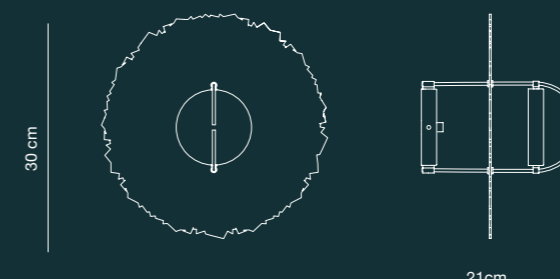

## Technical info

D03P50

D03P70

D03W25

D03W30

D03T

**Product Code:** D03P50

**Mounting:** Indoor Ceiling