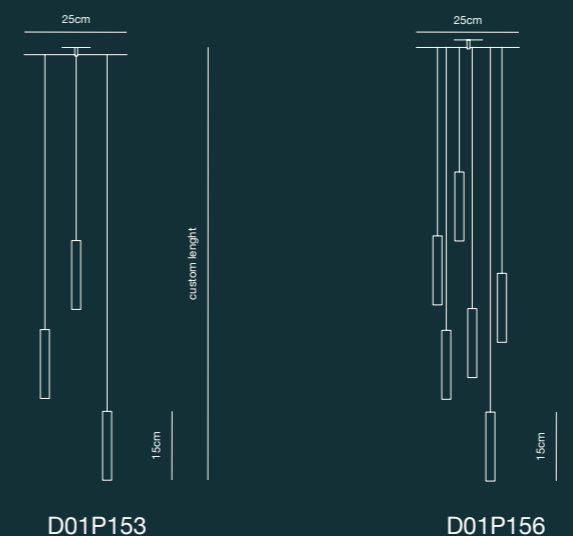

Technical info

Pendant

Wall

Option A : dimmer touch

Option B : external cable

Product Code: D01P30 **

Mounting: indoor ceiling

Light source: 1x interchangeable LED 45°
3000k 550lm CRI 80 / 2700k 420lm CRI 90

Input Voltage: 100÷ 240V

Power: 7W

Switch: Capacitive proximity sensor

Colors: Black or white matte / Brass

Material: Alluminium, Steel

Weight: 1kg

Product Code: D01P153

Mounting: indoor ceiling

Light source: 3x interchangeable LED 45°
3000k 550lm CRI 80 / 2700k 420lm CRI 90

Input Voltage: 180÷ 240V

Power: 18W

Dimmer: no

Colors: Black matte or white / Brass

Material: Alluminium, Steel

Weight: 3kg

Product Code: D01P303

Mounting: indoor ceiling

Light source: 3x interchangeable LED 45°
3000k 550lm CRI 80 / 2700k 420lm CRI 90

Input Voltage: 180÷ 240V

Power: 18W

Dimmer: no

Colors: Black or white matte / Brass

Material: Alluminium, Steel

Weight: 3kg

Product Code: D01P156

Mounting: indoor ceiling

Light source: 6x interchangeable LED 45°
3000k 550lm CRI 80 / 2700k 420lm CRI 90

Input Voltage: 180÷ 240V

Power: 36W

Dimmer: yes

Colors: Black matte or white/ Brass

Material: Alluminium, Steel

Weight: 5kg

Product Code: D01P306

Mounting: indoor ceiling

Light source: 6x interchangeable LED 45°
3000k 550lm CRI 80 / 2700k 420lm CRI 90

Input Voltage: 180÷ 240V

Power: 36W

Dimmer: yes

Colors: Black or white matte / Brass

Material: Alluminium, Steel

Weight: 5kg

Product Code: D01P15 **

Mounting: indoor ceiling

Light source: 1x interchangeable LED 45°
3000k 550lm CRI 80 / 2700k 420lm CRI 90

Input Voltage: 100÷ 240V

Power: 7W

Switch: Capacitive proximity sensor

Colors: Black or white matte / Brass

Material: Alluminium, Steel

Weight: 1kg

Product Code: D01W

Mounting: indoor wall

Light source: 1x interchangeable LED 45°
3000k 400lm CRI 80 / 2700k 350lm CRI 90

Input Voltage: 100÷ 240V

Power: 4W

Switch: Dimmer touch or external cable with on off

Colors: Black matte / Brass and white

Material: Alluminium, Steel

Weight: 1kg

* Cable length must be defined during the order

** To ensure a proper operation of the proximity touch it is necessary to have the earthing wire of the general electric plant connected to the lamp.