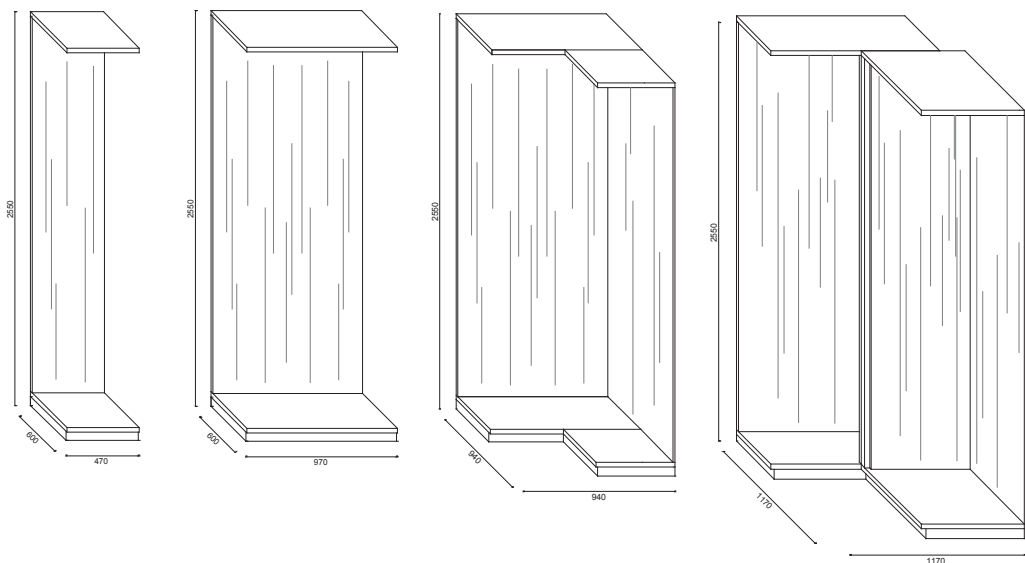

COMPONENTI MODULARI PER CABINE ARMADIO

Modulo BASE composto da: fondo con zoccolo, cappello, schiena.

MODULAR COMPONENTS

Module STANDARD elements: base with plinth, top, back panel.

MODULI MODULES

Modulo singolo

Single Module

Modulo doppio

Double Module

Modulo angolare a giorno

Corner Module

Modulo angolare per ante

Corner Module for doors