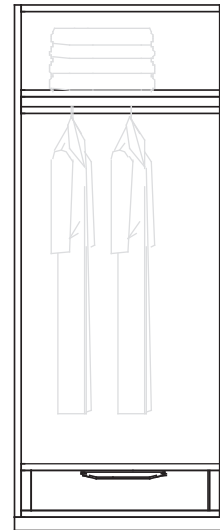

**COMPOSIZIONI
COMPOSITIONS**

MD.003