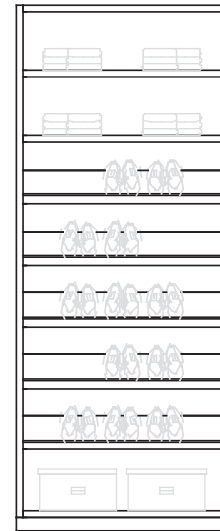

**COMPOSIZIONI
COMPOSITIONS**

MD.008