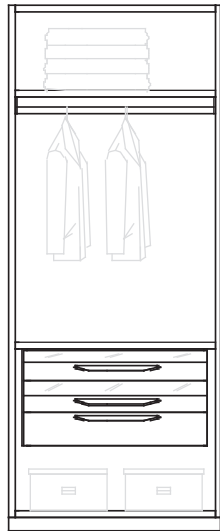

**COMPOSIZIONI
COMPOSITIONS**

MD.005