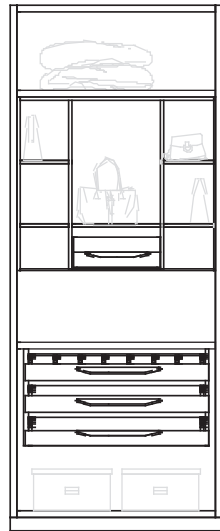

**COMPOSIZIONI
COMPOSITIONS**

MD.006