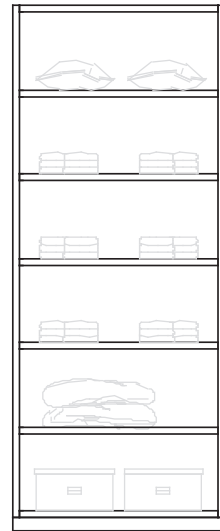

**COMPOSIZIONI
COMPOSITIONS**

MD.007